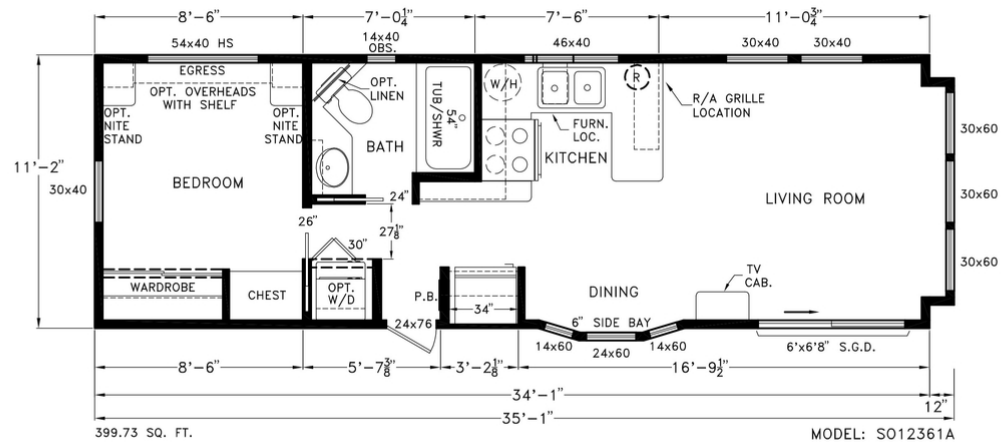

Seashore Cottages 12361A

1 Bedrooms, 1 Bathrooms, 399 Square Feet
Series: Seashore Cottages
Type: Park Model

Floor Plan

Chariot Eagle, LLC

www.charioteagle.com